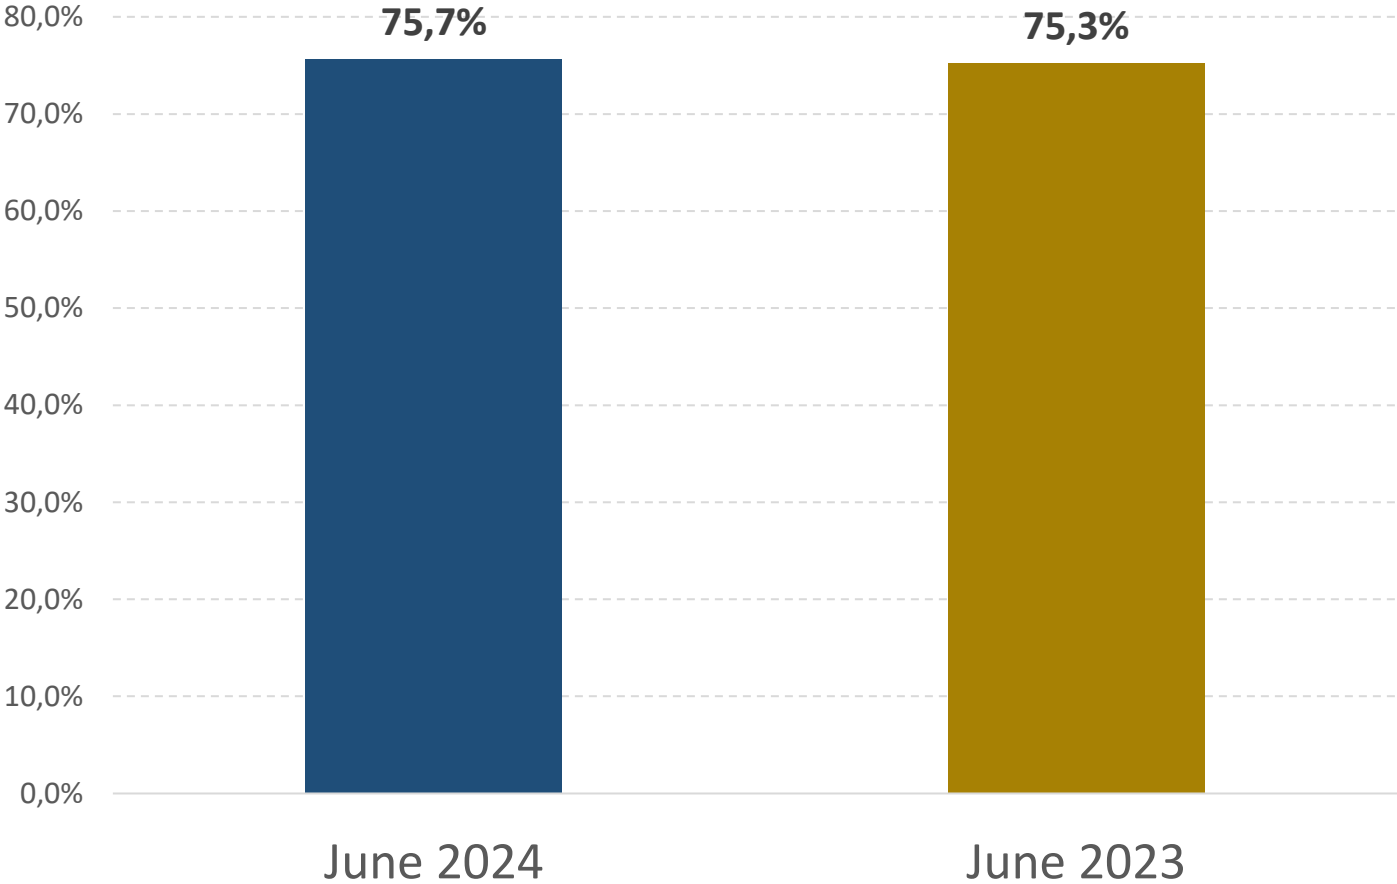

RESEARCH INSTITUTE FOR TOURISM

Operation and Performance of Greek Hotels

RIT

January-June 2024

Basic Hotel Metrics (Total Hotel Capacity)

JUNE 2024

Average Occupancy Rate (OR) of hotels

Average Room Rate (ARR) of double room

Average Occupancy Rate (Total Hotel Capacity): June 2024/2023

ARR of Double Room (Total Hotel Capacity): June 2024 /2023